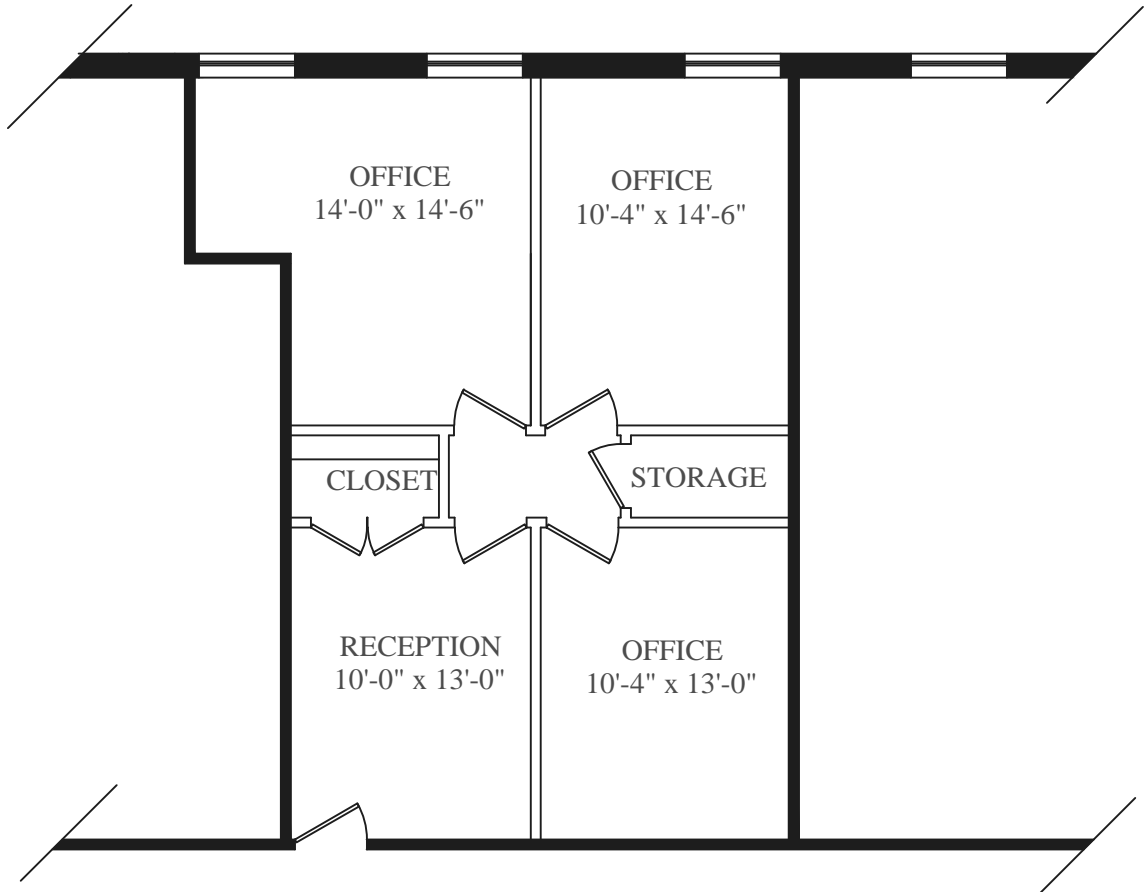

THE PDC BUILDING
3659 Green Road
Beachwood, OH 44122

Suite 222
(798 rsf)

Scale 1/8" = 1'-0"

Owned and Managed by
Properties Management Company
Will Sukenik, Partner
Contact Joyce Weston
Joyce@propmgmt.com
216.514.6000 T/ 216.514.6600 F