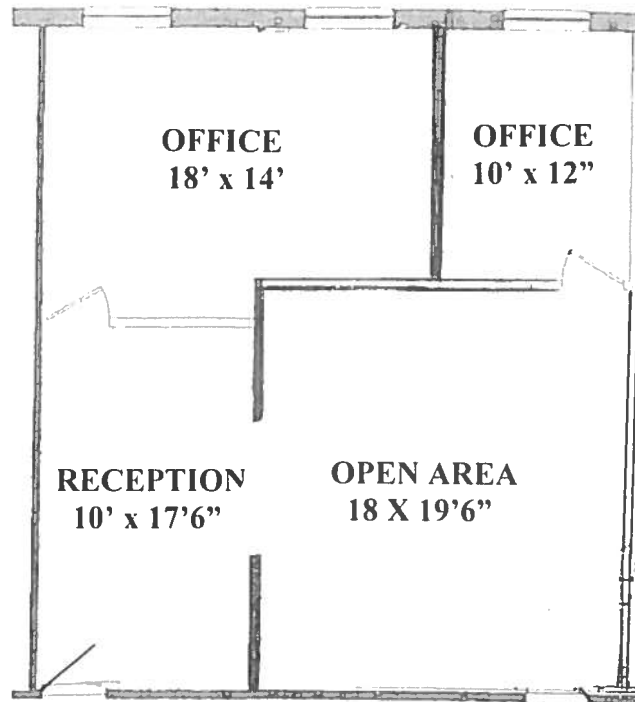

**PDC BUILDING
3659 Green Road
Beachwood, Ohio 44122**

**PROPOSED FLOOR PLAN
Suite #213
1,045 RSF**

Owned and Managed by
Properties Management Company
Will Sukenik, Partner
Contact Joyce Weston
216.514.6000T/216.514.6600F
joyce@propmgmt.com