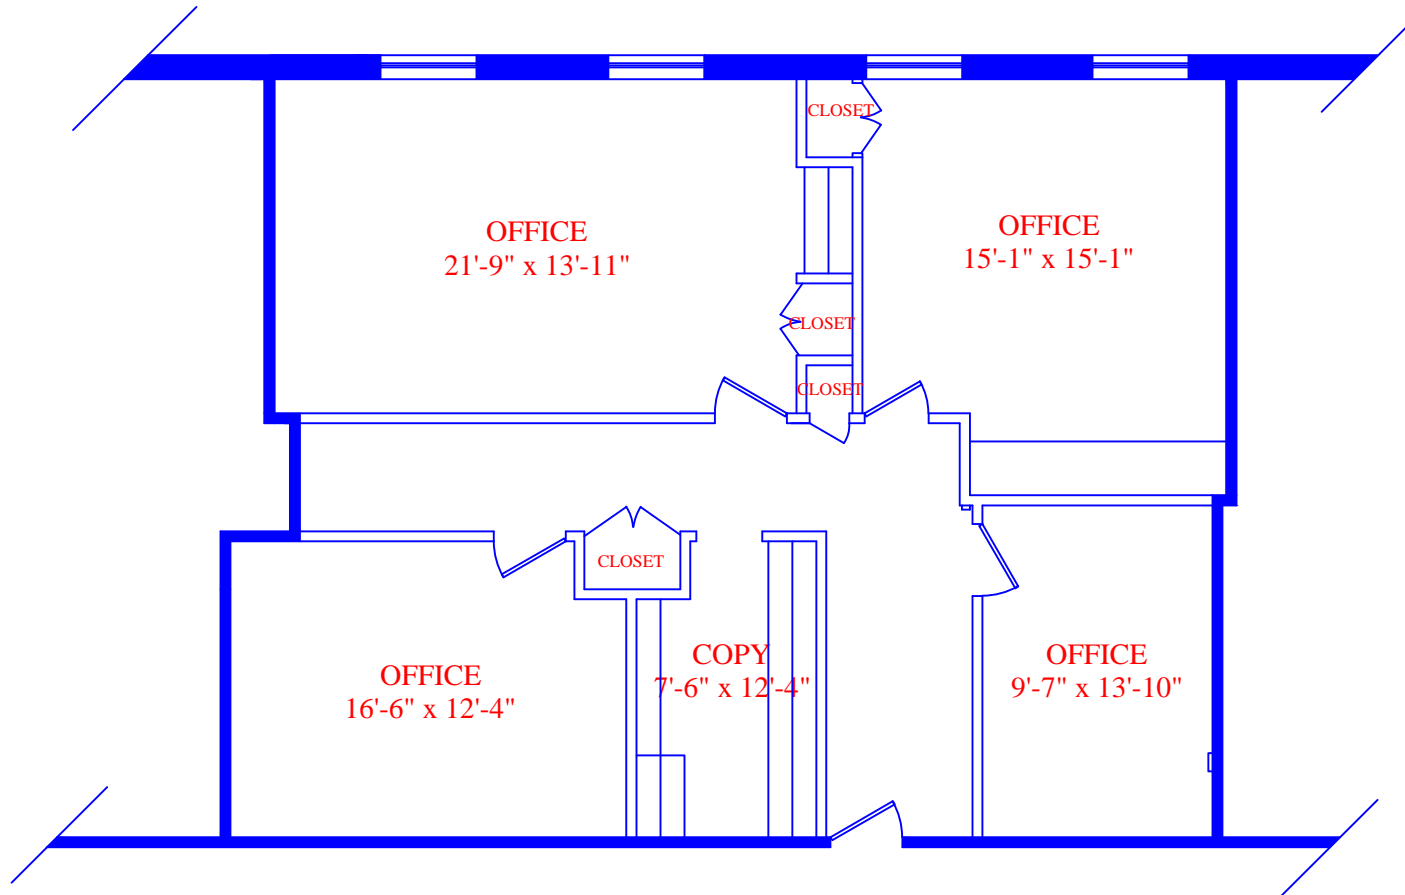

THE PDC BUILDING
3659 Green Road
Beachwood, OH 44122

Suite # 110
(1,493 rsf)

Scale 1/8" = 1'-0"

Owned and Managed by
Properties Management Company
Will Sukenik, Partner
Contact Joyce Weston
Joyce@propmgmt.com
216.514.6000 T/ 216.514.6600 F