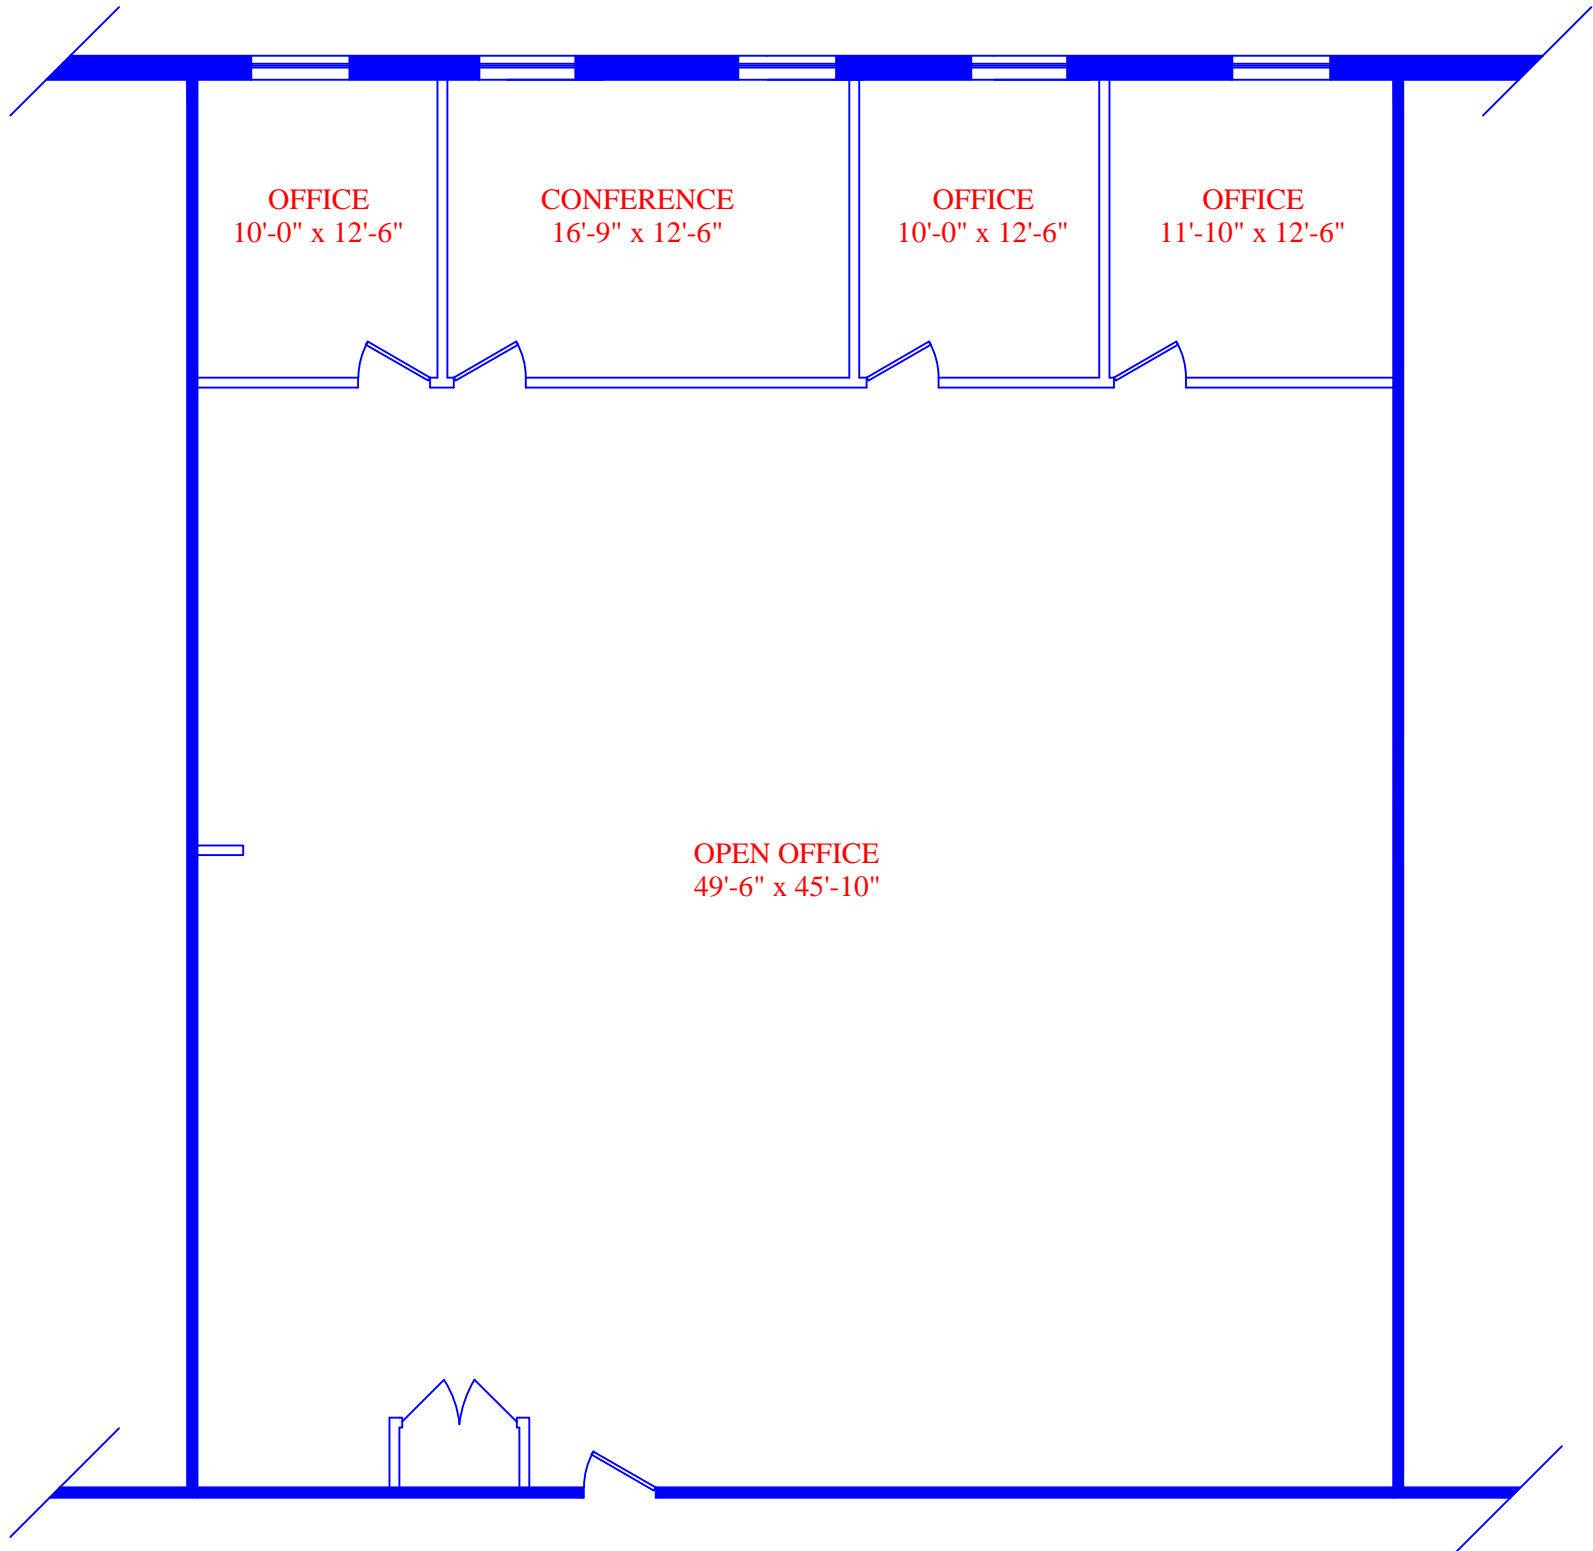

THE PDC BUILDING
3659 Green Road
Beachwood, OH 44122

Suite # 316
(3,300 rsf)

Scale 1/8" = 1'-0"

Owned and Managed by
Properties Management Company
Will Sukenik, Partner
Contact Joyce Weston
Joyce@propmgmt.com
216.514.6000 T/ 216.514.6600 F